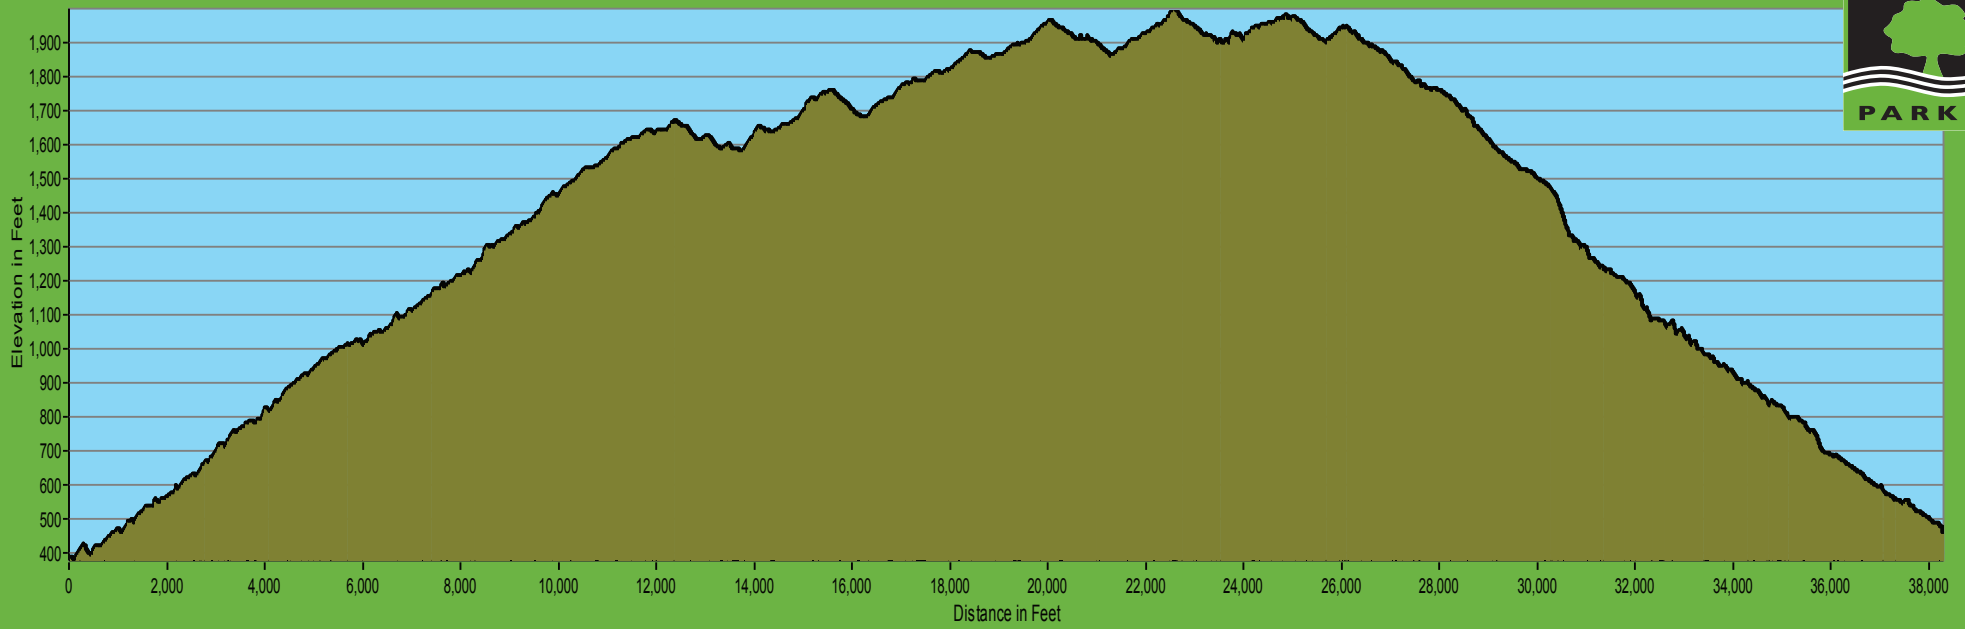

### Pescadero Creek County Park / Butano Ridge Trail Profile

1618 foot elevation foot change / Begins and ends on old Haul Trail