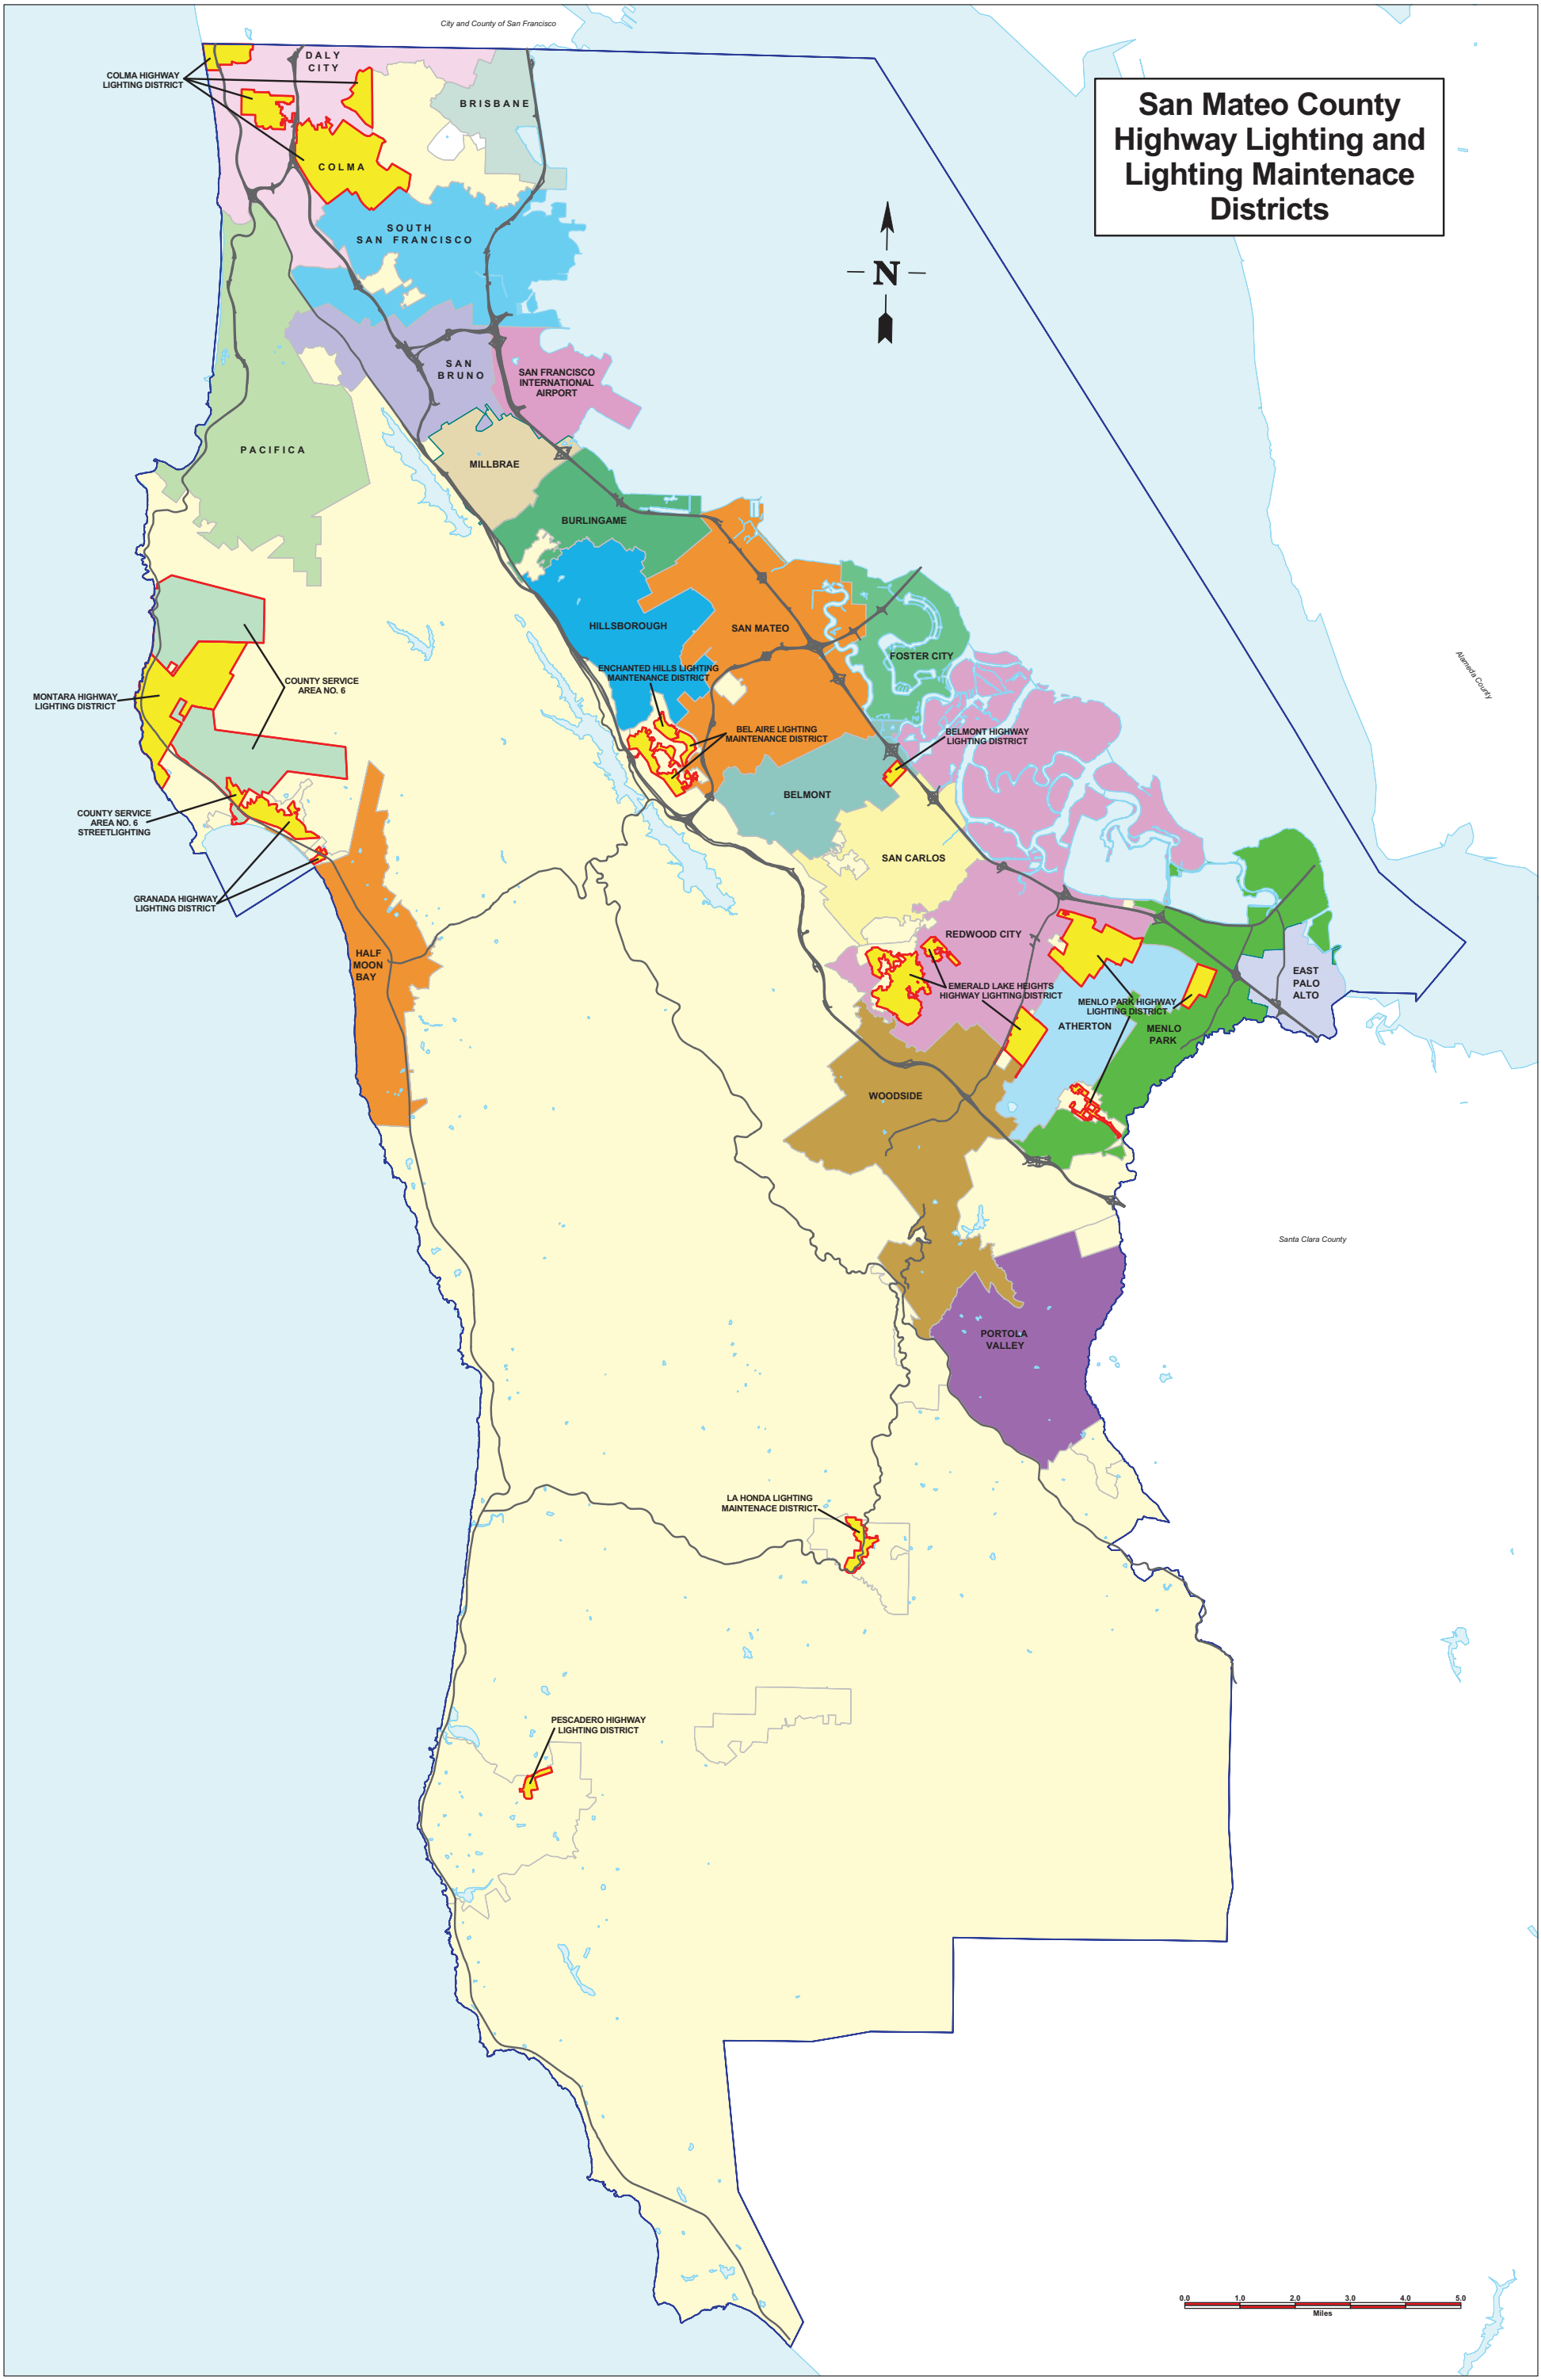

San Mateo County Highway Lighting and Lighting Maintenance Districts

COLMA HIGHWAY LIGHTING DISTRICT

DALY CITY

BRISBANE

COLMA

SOUTH SAN FRANCISCO

PACIFICA

SAN BRUNO

SAN FRANCISCO INTERNATIONAL AIRPORT

MILLBRAE

BURLINGAME

HILLSBOROUGH

SAN MATEO

FOSTER CITY

ENCHANTED HILLS LIGHTING MAINTENANCE DISTRICT

BEL AIRE LIGHTING MAINTENANCE DISTRICT

BELMONT HIGHWAY LIGHTING DISTRICT

BELMONT

SAN CARLOS

MONTARA HIGHWAY LIGHTING DISTRICT

COUNTY SERVICE AREA NO. 6

COUNTY SERVICE AREA NO. 6 STREETLIGHTING

GRANADA HIGHWAY LIGHTING DISTRICT

HALF MOON BAY

REDWOOD CITY

EMERALD LAKE HEIGHTS HIGHWAY LIGHTING DISTRICT

MENLO PARK HIGHWAY LIGHTING DISTRICT

EAST PALO ALTO

WOODSIDE

PORTOLA VALLEY

LA HONDA LIGHTING MAINTENANCE DISTRICT

PESCADERO HIGHWAY LIGHTING DISTRICT